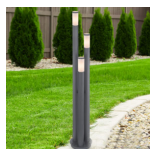

BORNE LUMINEUSE 1700 ANTHRACITE, IP44, 3X E27 SOCKET, SANS AMPOULE.

SKU: 5300

Tension nominale: 110-230V AC

Type de socle: E27

Classe de protection: IP44

Poids: 5420 g

Hauteur: 1700mm