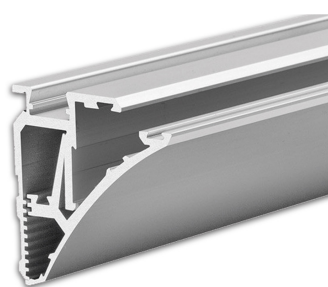

PROFILÉS ALU

AUTRES

PROFIL POUR ÉTAGÈRE

SKU: 2080

Matériau: Aluminium

Longueur: 2000mm